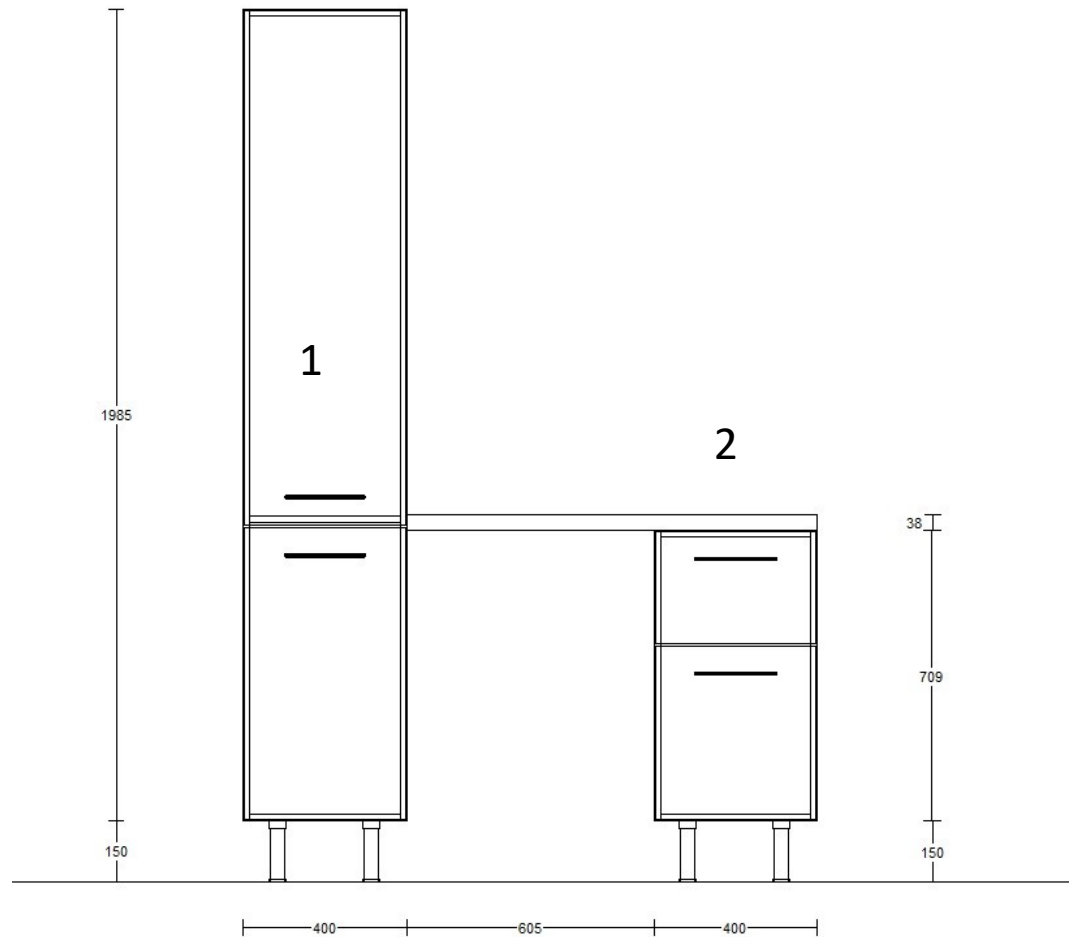

## Laundry room furniture – 140 cm

1 – cabinet 40 cm with adjustable shelves

2 – cabinet 40 cm with 2 drawers